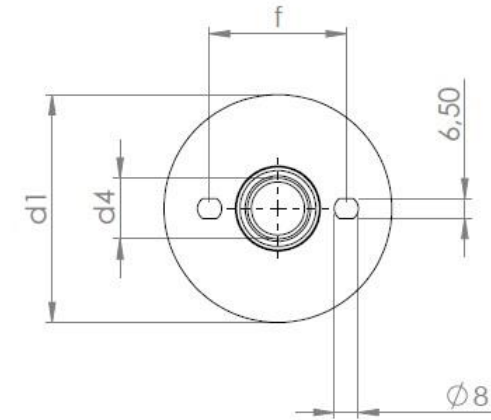

Indoor supporting insulator 30 BN

Product order code: 600 000 031

KPB Intra
Instrument Transformers

Type of indoor supporting insulator	Highest voltage for equipment [kV]	Power frequency withstand voltage [kV]	Lightning impulse test voltage [kV]	Failing load [kN]	Height of insulator [mm]	d1	d4	d5	d6	e	t1	t2	t3	t4	f	Weight [kg]	Creepage length [mm]
30BN	36	70	170	10	330	110	M24	M16	M10	46	35	24	55	15	60	4,9	507,5