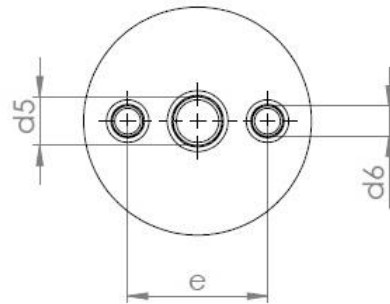

Indoor supporting insulator 30 BN

Product order code: 600 000 031

KPB Intra
Instrument Transformers

Type of indoor supporting insulator	Highest voltage for equipment [kV]	Power frequency withstand voltage [kV]	Lightning impulse test voltage [kV]	Failing load [kN]	Height of insulator [mm]	d1	d4	d5	d6	e	t1	t2	t3	t4	f	Weight [kg]	Creepage length [mm]
30BN	36	70	170	10	330	110	M24	M16	M10	46	35	24	55	15	60	4,9	507,5