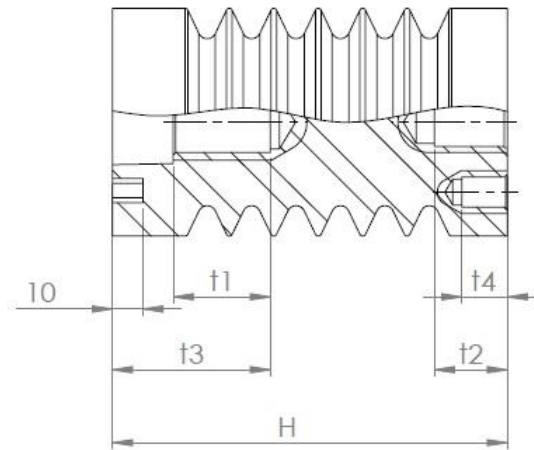

Indoor supporting insulator 30 BN

Product order code: 600 000 031

KPB Intra
Instrument Transformers

Type of indoor supporting insulator	Highest voltage for equipment [kV]	Power frequency withstand voltage [kV]	Lightning impulse test voltage [kV]	Failing load [kN]	Height of insulator [mm]	d1	d4	d5	d6	e	t1	t2	t3	t4	f	Weight [kg]	Creepage length [mm]
30BN	36	70	170	10	330	110	M24	M16	M10	46	35	24	55	15	60	4,9	507,5