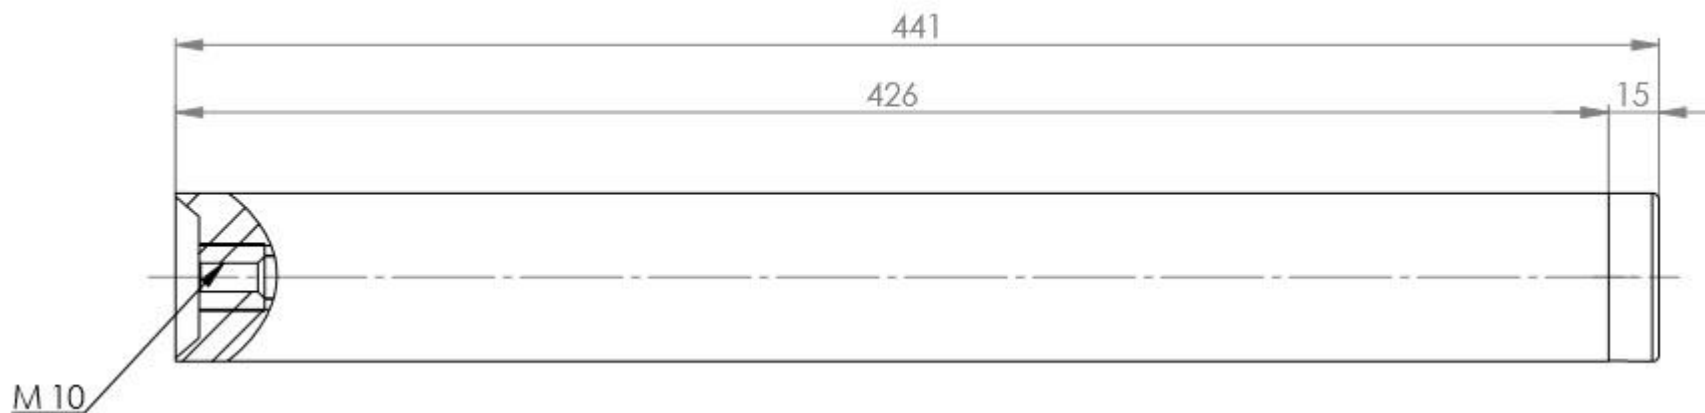

Vertical epoxy outdoor fuse holder WBP

Bush is intended for use on transformers:
VTS 38, VTDO 38, VTDOR 38.

Product order code of a fuse holder equipped with clamping contacts, for WBP fuse insert 307 000 090.